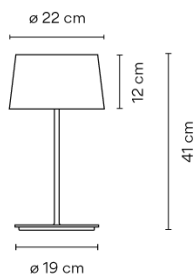

Finish

- 25 Beige D1
NCS S 4005-Y50R
- 56 Green D1
NCS S 7010-G30Y
- 10 White
NCS S 0300-N
- 28 Brown M1
NCS S 4020-Y60R

Dimming

ON/OFF

Installation type

Surface Canopy

Materials

Base: Steel
Vertical tube: Aluminum

Light source

3 x LED G9 230V 3W 2800K MEGAMAN

Remarks

Switch on the cable

Packaging

2 Box
0.21 m x 0.48 m x 0.21 m
Gross weight 3.1
Net weight 2.79
Vol. 0.0386

Lighting effect

General Lighting